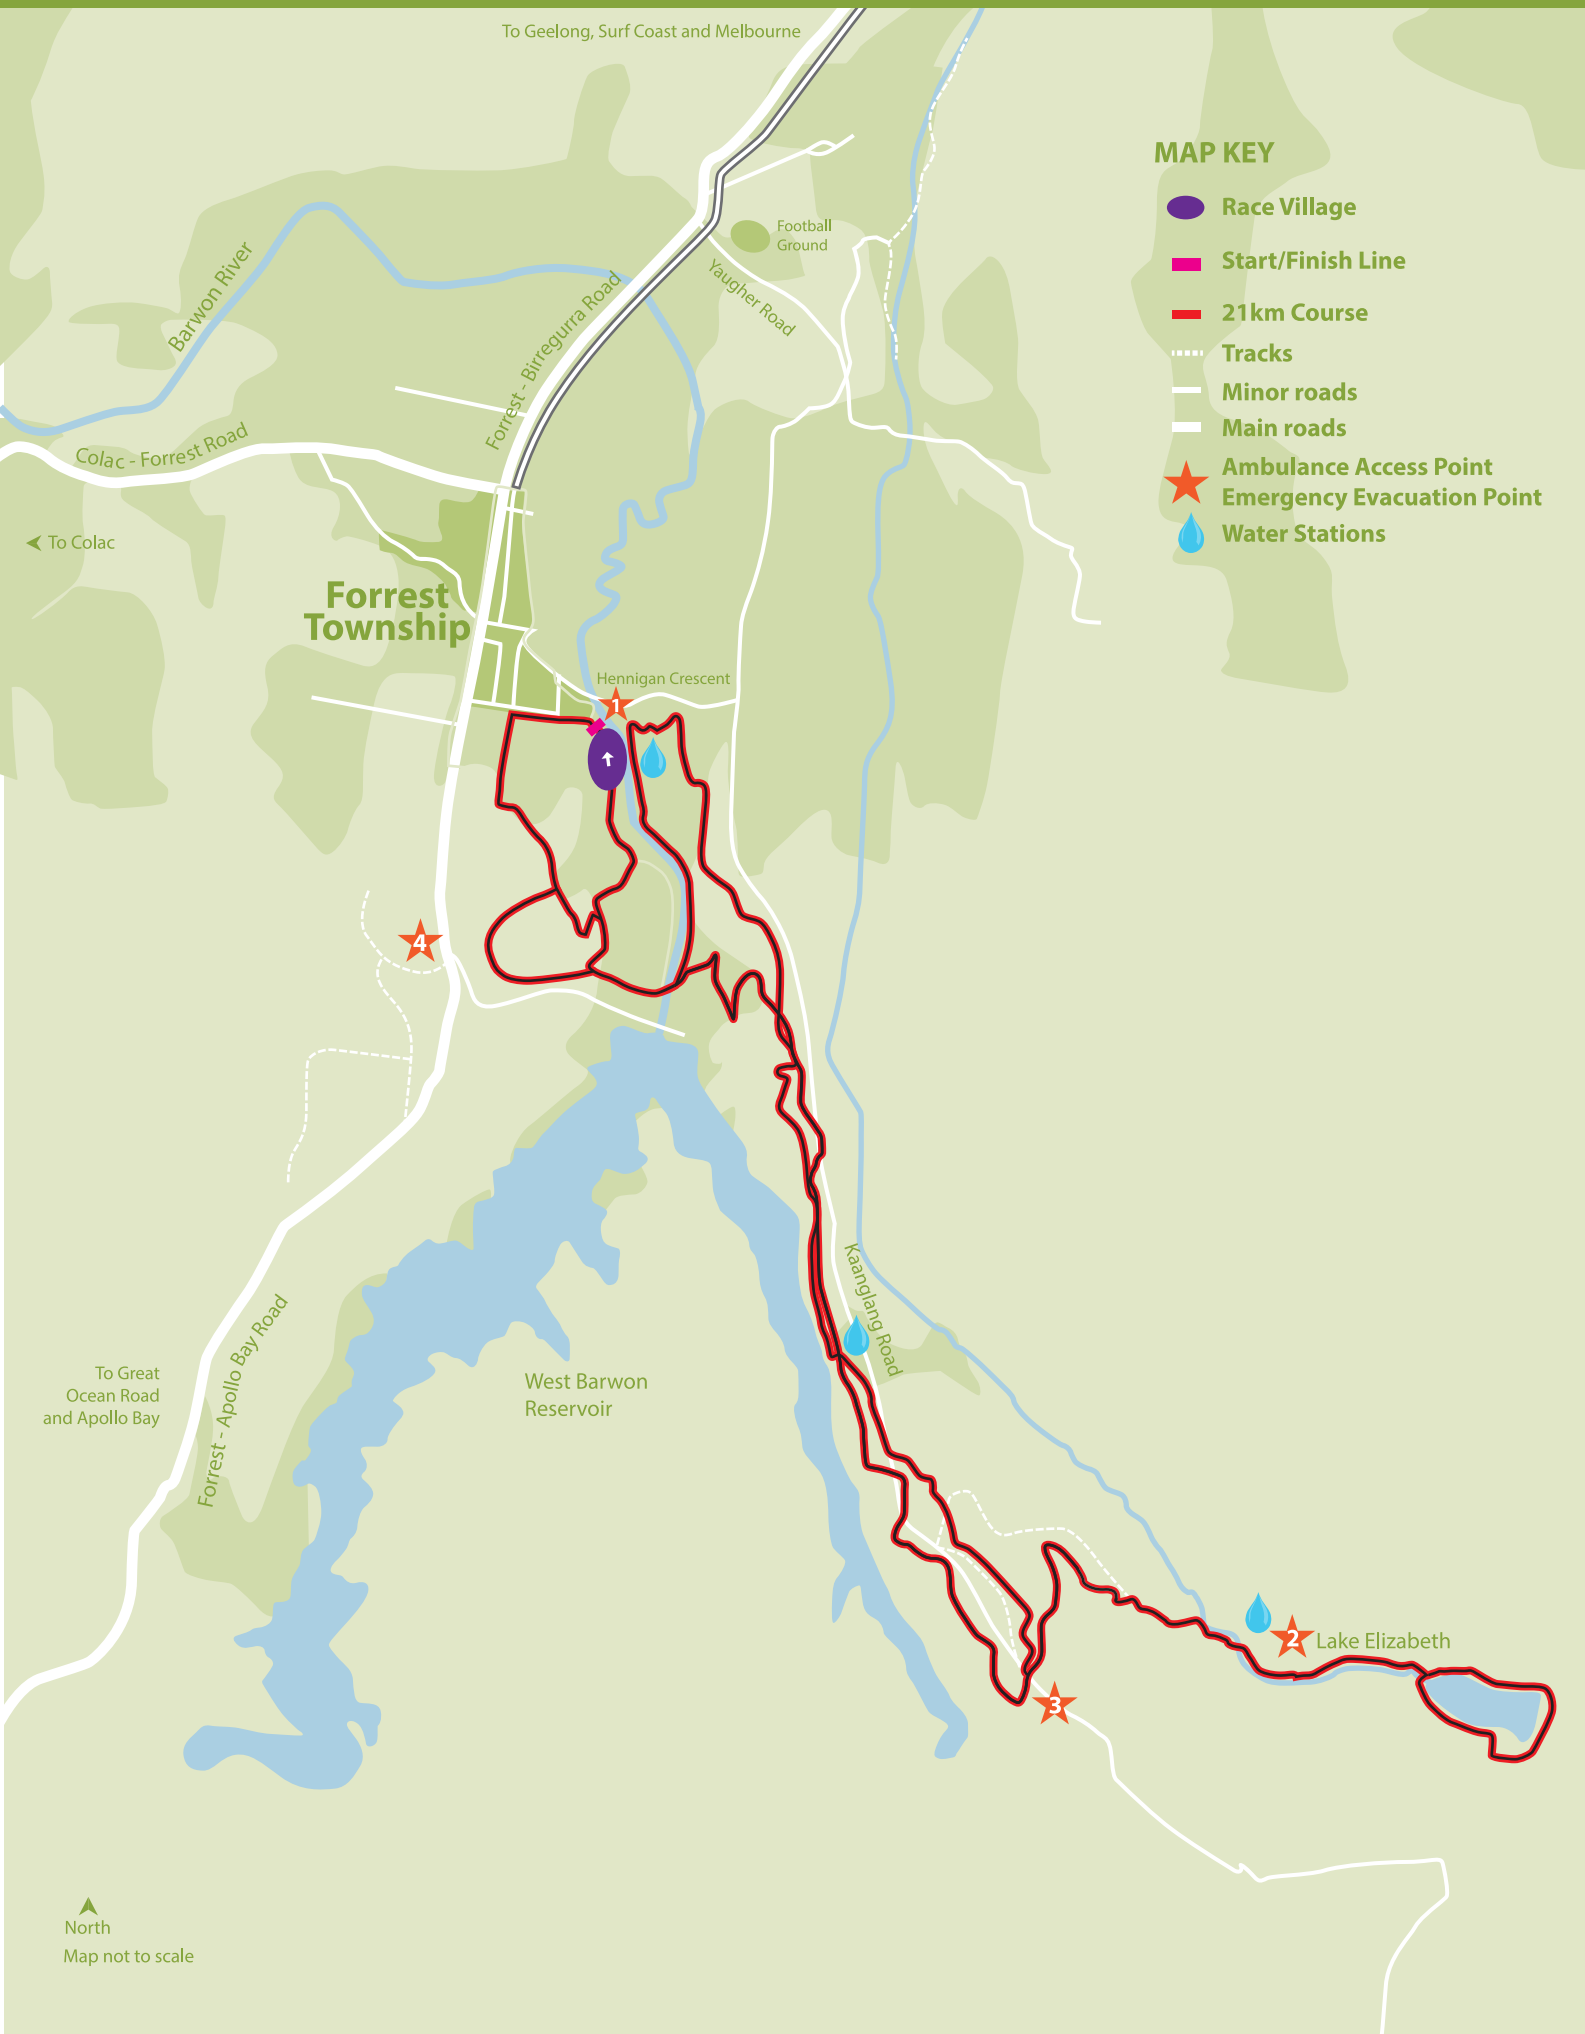

RUIN FORREST EVENT SITE

21 KM COURSE

To Geelong, Surf Coast and Melbourne

MAP KEY

-  Race Village
-  Start/Finish Line
-  21km Course
-  Tracks
-  Minor roads
-  Main roads
-  Ambulance Access Point
-  Emergency Evacuation Point
-  Water Stations

Forrest Township

Hennigan Crescent

West Barwon Reservoir

Lake Elizabeth

North
Map not to scale